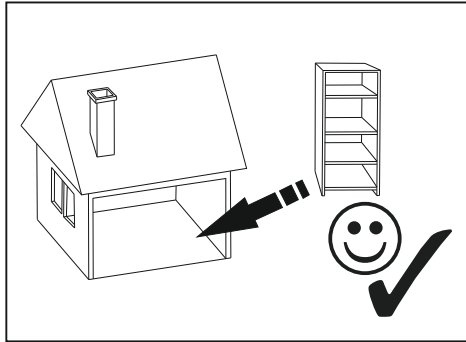

2

- 1x  R
- 12x  B1
ø 6,4x50mm
- 10x  B

2

3

- 1x  R
- 2x  B1
φ6,4x50mm
- 2x  B

Shelf "P-6"
Полиция "П-6"

5

- 6x  E1
φ3,5x25mm
- 30x  Q
- 2x  S3

4

- 1x  R
- 10x  B1
φ6,4x50mm
- 10x  B

Shelf "P-6" Полиця "П-6"

Important information
Read carefully.
Keep this information for further reference.

GB WARNING

Serious or fatal crushing injuries can occur from furniture tip-over. To prevent this furniture from tipping over it must be permanently fixed to the wall.