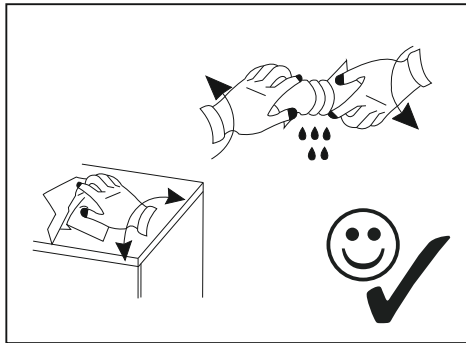

2

- 1x  R
- 12x  B1
ø 6,4x50mm
- 10x  B

2

3

- 1x  R
- 2x  B1
φ6,4x50mm
- 2x  B

Shelf "P-6"
Полиция "П-6"

5

- 6x  E1
φ3,5x25mm
- 30x  Q
- 2x  S3

4

- 1x  R
- 10x  B1
φ6,4x50mm
- 10x  B

Shelf "P-6" Полиця "П-6"

Important information
Read carefully.
Keep this information for further reference.

GB WARNING

Serious or fatal crushing injuries can occur from furniture tip-over. To prevent this furniture from tipping over it must be permanently fixed to the wall.