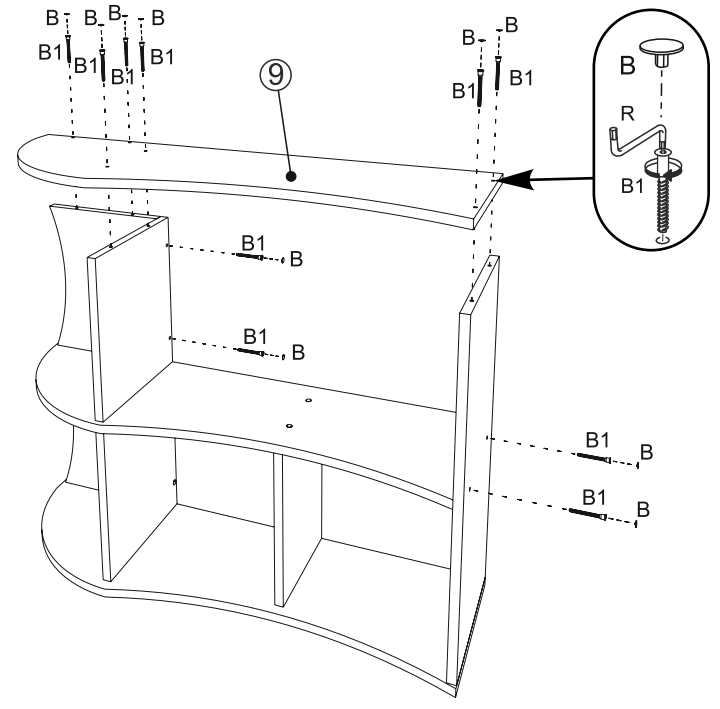

2

- 1x  R
- 12x  B1
ø 6,4x50mm
- 10x  B

2

3

- 1x  R
- 2x  B1
φ6,4x50mm
- 2x  B

Shelf "P-6"
Полиция "П-6"

5

- 6x  E1
φ3,5x25mm
- 30x  Q
- 2x  S3

4

- 1x  R
- 10x  B1
φ6,4x50mm
- 10x  B

Shelf "P-6" Полиця "П-6"

Important information
Read carefully.
Keep this information for further reference.

GB WARNING

Serious or fatal crushing injuries can occur from furniture tip-over. To prevent this furniture from tipping over it must be permanently fixed to the wall.