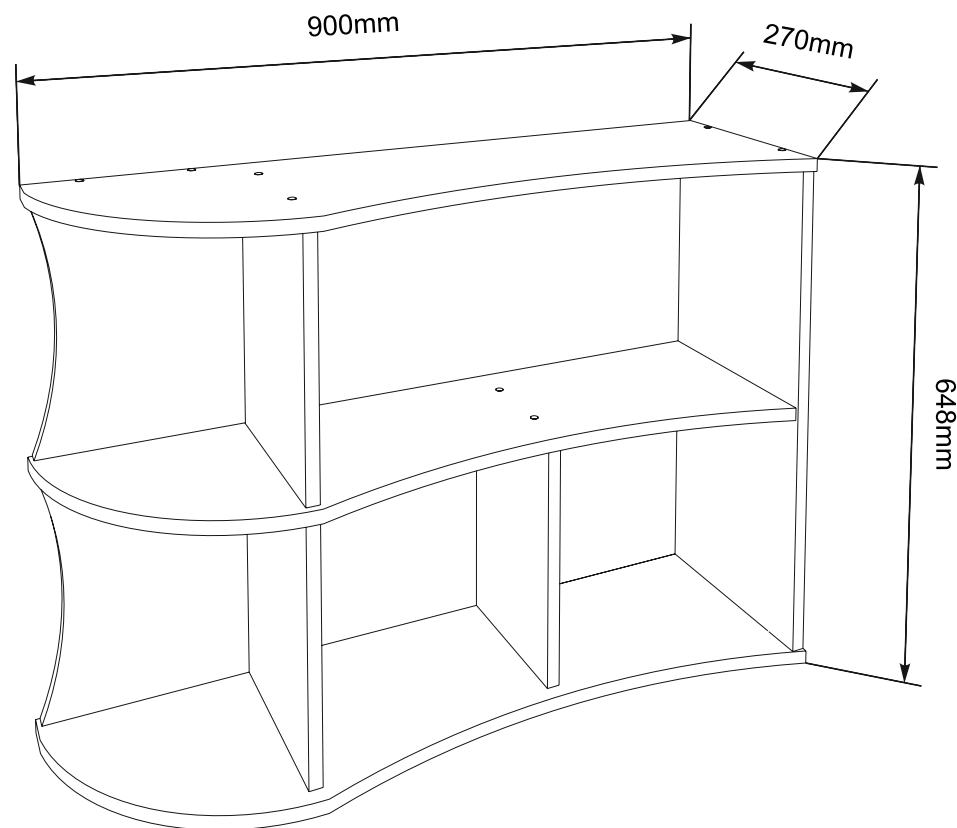

No	axb	x
1	900x270	1
2	300x245	1
3	300x250	1
4	300x200	1
5	884x260	1
6	300x245	1
7	300x250	1
8	616x264	1
9	900x270	1
10	644x318	2

(ENG)

Shelf "P-6"

(UA)

Полиця "П-6"

Shelf "P-6" Полиция "П-6"

1

- 2x  B1
ø 6,4x50mm
- 1x  R
- 4x  A1
ø 8x30

2

- 1x  R
- 12x  B1
ø 6,4x50mm
- 10x  B

2

3

- 1x  R
- 2x  B1
φ6,4x50mm
- 2x  B

Shelf "P-6"
Полиция "П-6"

5

- 6x  E1
φ3,5x25mm
- 30x  Q
- 2x  S3

4

- 1x  R
- 10x  B1
φ6,4x50mm
- 10x  B

Shelf "P-6" Полиця "П-6"

Important information
Read carefully.
Keep this information for further reference.

GB WARNING

Serious or fatal crushing injuries can occur from furniture tip-over. To prevent this furniture from tipping over it must be permanently fixed to the wall.