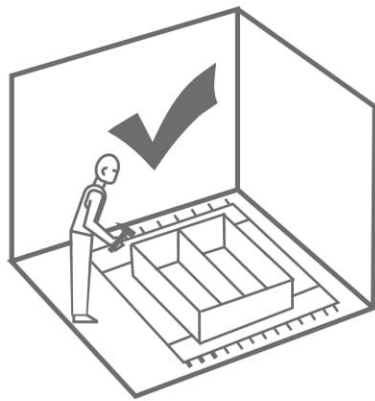

Bed Hugo 2186x2000x520 mm

ASSEMBLY INSTRUCTION

Dimensions
Height: 2186 mm
Width: 2000 mm
Depth: 520 mm

NOTE!

For all questions and complaints about this product, please contact the place of purchase of this product.

RULES FOR USE AND CARE OF FURNITURE

1. Use furniture only in dry rooms protected from the effects of weather conditions.
2. Install with suitable tools according to these assembly instructions.
3. Try to assemble as close to the location as possible.
4. The body is assembling in a horizontal position.
5. Before moving furniture, make sure that it is not loaded with items.
Caution: moving furniture may damage it.
When moving, hold on to vertical elements only; moving furniture by horizontal parts can break the product.
6. Overloading the furniture can damage it.
7. From time to time check the fittings and their correct position.
8. Wipe the furniture surface only with a slightly damp cloth or paper towels. Do not use chemical cleaning agents other than those specifically made for this.