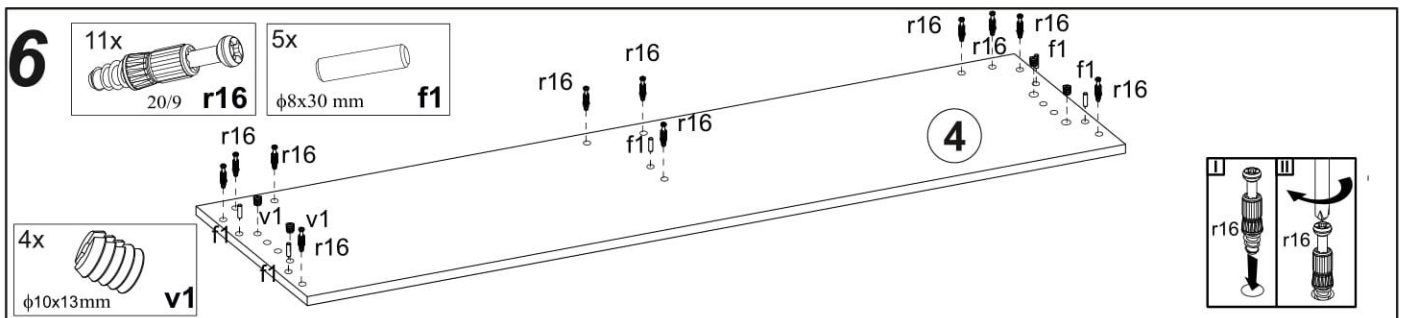

Bed Hugo 2186x2000x520 mm

ASSEMBLY INSTRUCTION

Dimensions
Height: 2186 mm
Width: 2000 mm
Depth: 520 mm

NOTE!

For all questions and complaints about this product, please contact the place of purchase of this product.

60-120 min

1x  z1	 s3	 s2	15x  dl1	8x  φ10x13mm v1	1x  n22	4x  r26
33x  φ8x30 mm f1	1x  56 mm r10	11x  φ8x60 mm f6	46  φ7x50 mm e32	37x  φ15x12mm #16 r1	35x  20/9 r16	8x  φ6x12 mm e4
4x  n20	3x  n21	24x  φ6x13 mm e3	4x  r2	46x  φ3,5x16 mm p38	20x  φ3,5x30 mm p41	