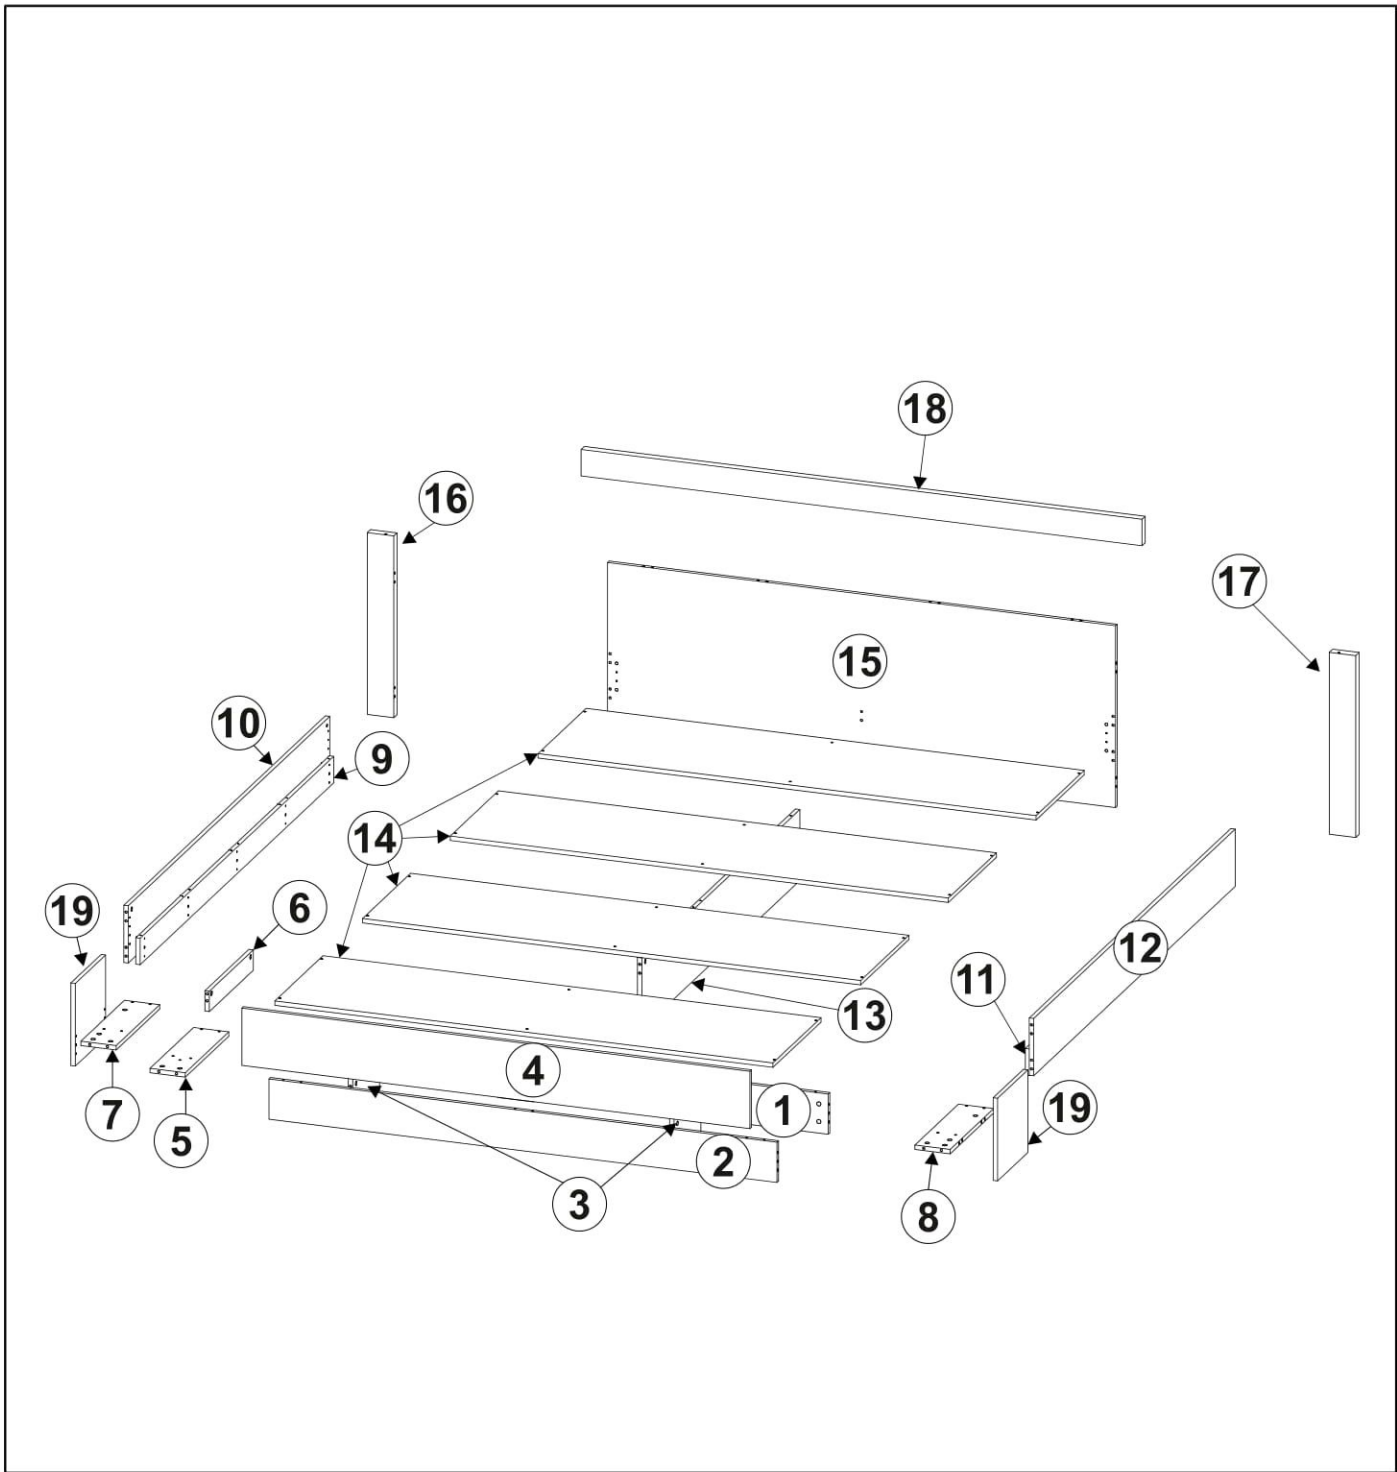

Bed Hugo 2186x2000x520 mm

ASSEMBLY INSTRUCTION

Dimensions
Height: 2186 mm
Width: 2000 mm
Depth: 520 mm

NOTE!

For all questions and complaints about this product, please contact the place of purchase of this product.

60-120 min

1x  z1	 s3	 s2	15x  dl1	8x  φ10x13mm v1	1x  n22	4x  r26
33x  φ8x30 mm f1	1x  56 mm r10	11x  φ8x60 mm f6	46  φ7x50 mm e32	37x  φ15x12mm #16 r1	35x  20/9 r16	8x  φ6x12 mm e4
4x  n20	3x  n21	24x  φ6x13 mm e3	4x  r2	46x  φ3,5x16 mm p38	20x  φ3,5x30 mm p41	

7

4x
φ3,5x16 mm p38

1x
n22

8