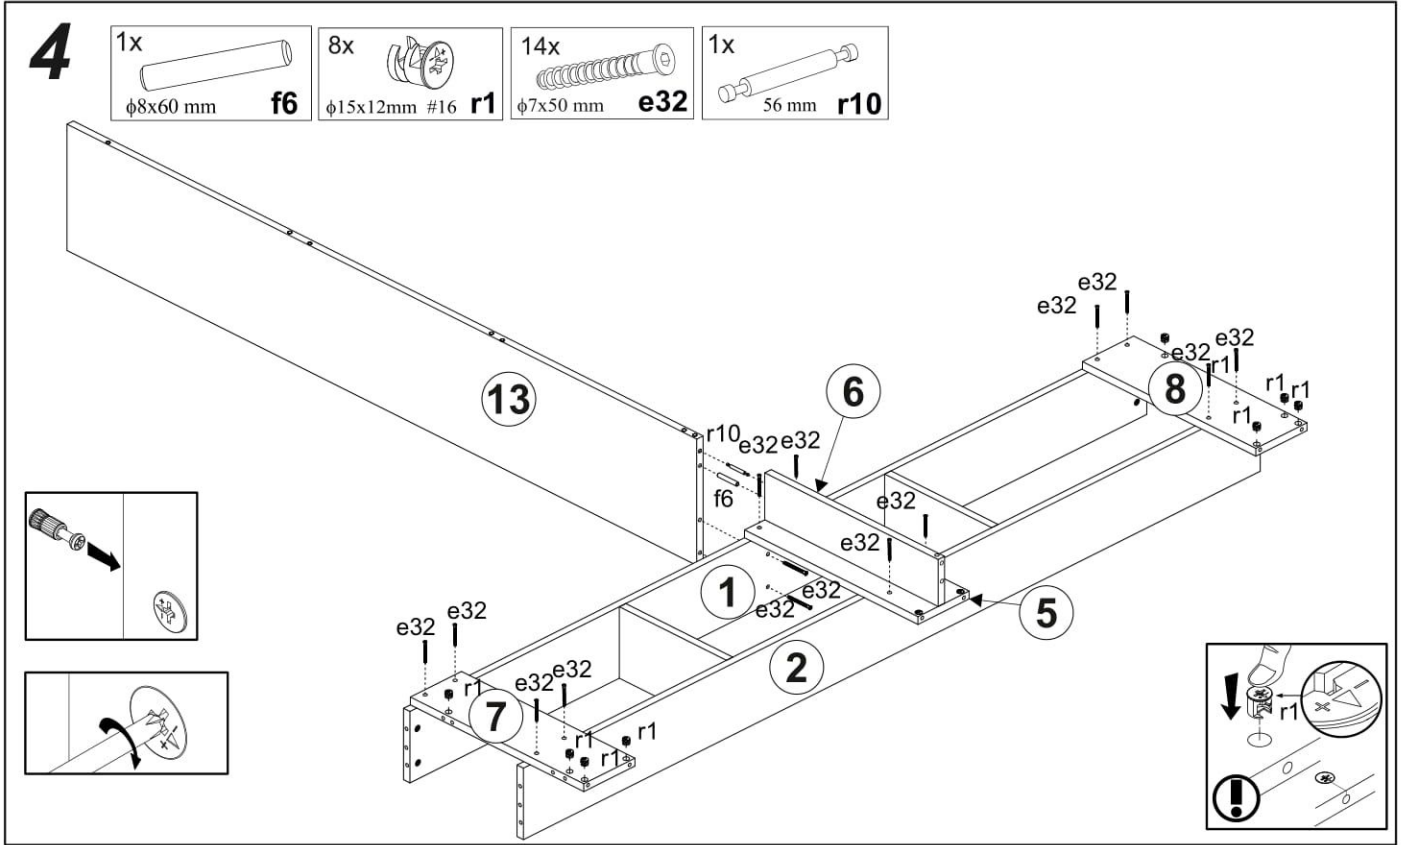

Bed Hugo 2186x2000x520 mm

ASSEMBLY INSTRUCTION

Dimensions
Height: 2186 mm
Width: 2000 mm
Depth: 520 mm

NOTE!

For all questions and complaints about this product, please contact the place of purchase of this product.

60-120 min

1x  z1	 s3	 s2	15x  dl1	8x  φ10x13mm v1	1x  n22	4x  r26
33x  φ8x30 mm f1	1x  56 mm r10	11x  φ8x60 mm f6	46  φ7x50 mm e32	37x  φ15x12mm #16 r1	35x  20/9 r16	8x  φ6x12 mm e4
4x  n20	3x  n21	24x  φ6x13 mm e3	4x  r2	46x  φ3,5x16 mm p38	20x  φ3,5x30 mm p41	

7

4x
φ3,5x16 mm p38

1x
n22

8