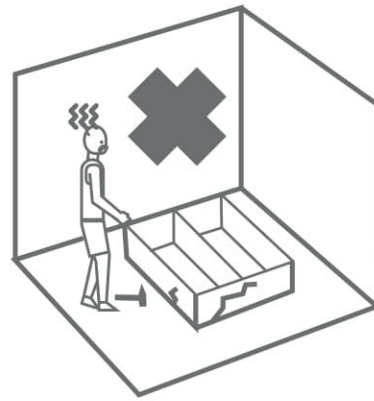

Bed Hugo 2186x2000x520 mm

ASSEMBLY INSTRUCTION

Dimensions
Height: 2186 mm
Width: 2000 mm
Depth: 520 mm

NOTE!

For all questions and complaints about this product, please contact the place of purchase of this product.

RULES FOR USE AND CARE OF FURNITURE

1. Use furniture only in dry rooms protected from the effects of weather conditions.
2. Install with suitable tools according to these assembly instructions.
3. Try to assemble as close to the location as possible.
4. The body is assembling in a horizontal position.
5. Before moving furniture, make sure that it is not loaded with items.
Caution: moving furniture may damage it.
When moving, hold on to vertical elements only; moving furniture by horizontal parts can break the product.
6. Overloading the furniture can damage it.
7. From time to time check the fittings and their correct position.
8. Wipe the furniture surface only with a slightly damp cloth or paper towels. Do not use chemical cleaning agents other than those specifically made for this.