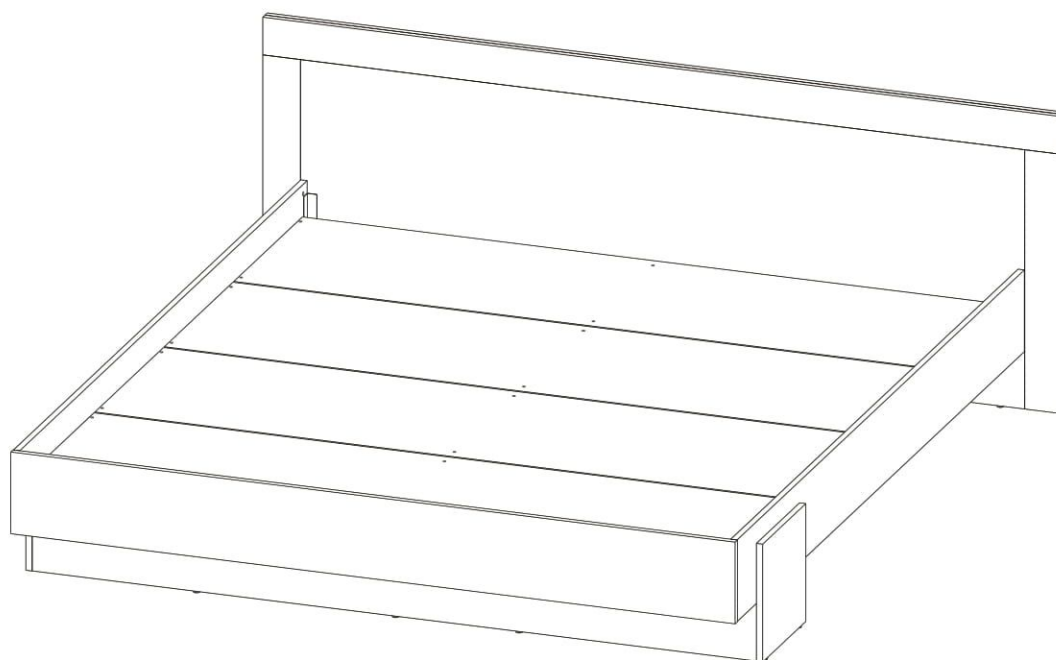

Bed Hugo 2186x2000x520 mm

ASSEMBLY INSTRUCTION

Dimensions
Height: 2186 mm
Width: 2000 mm
Depth: 520 mm

NOTE!

For all questions and complaints about this product, please contact the place of purchase of this product.

60-120 min

1x  z1	 s3	 s2	15x  dl1	8x  φ10x13mm v1	1x  n22	4x  r26
33x  φ8x30 mm f1	1x  56 mm r10	11x  φ8x60 mm f6	46  φ7x50 mm e32	37x  φ15x12mm #16 r1	35x  20/9 r16	8x  φ6x12 mm e4
4x  n20	3x  n21	24x  φ6x13 mm e3	4x  r2	46x  φ3,5x16 mm p38	20x  φ3,5x30 mm p41	