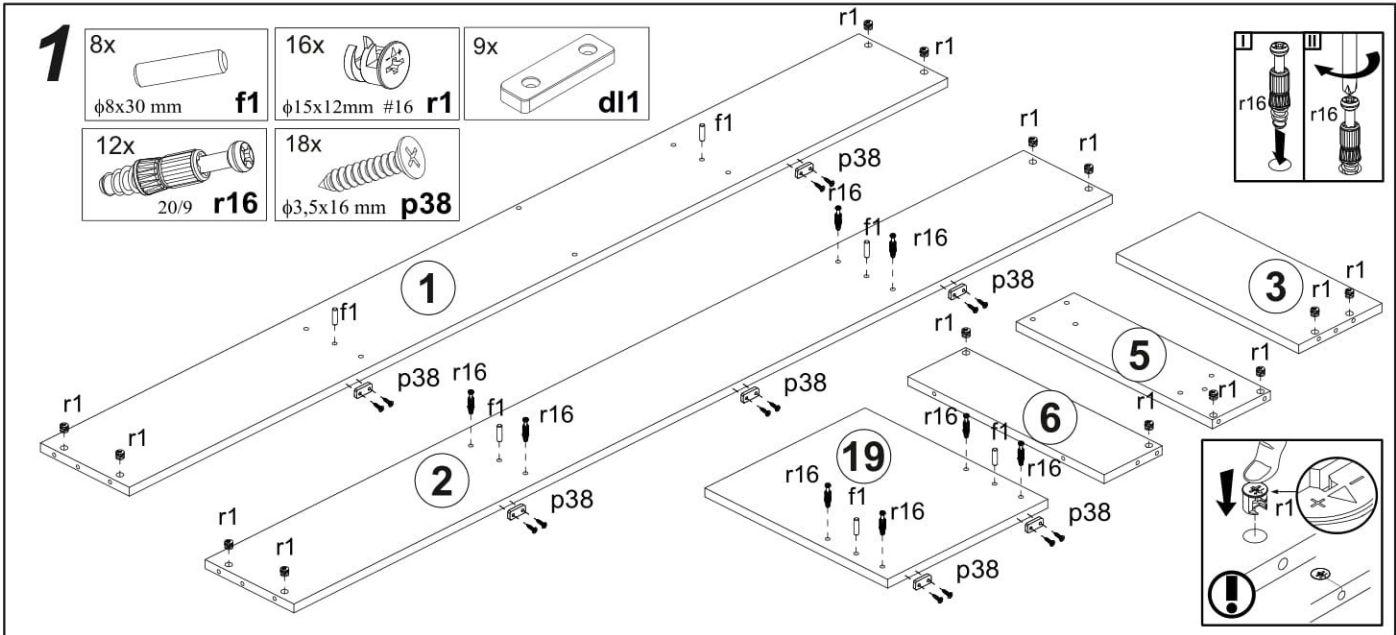

Bed Hugo 2186x2000x520 mm

ASSEMBLY INSTRUCTION

Dimensions
Height: 2186 mm
Width: 2000 mm
Depth: 520 mm

NOTE!

For all questions and complaints about this product, please contact the place of purchase of this product.

60-120 min

1x  z1	 s3	 s2	15x  dl1	8x  φ10x13mm v1	1x  n22	4x  r26
33x  φ8x30 mm f1	1x  56 mm r10	11x  φ8x60 mm f6	46  φ7x50 mm e32	37x  φ15x12mm #16 r1	35x  20/9 r16	8x  φ6x12 mm e4
4x  n20	3x  n21	24x  φ6x13 mm e3	4x  r2	46x  φ3,5x16 mm p38	20x  φ3,5x30 mm p41	