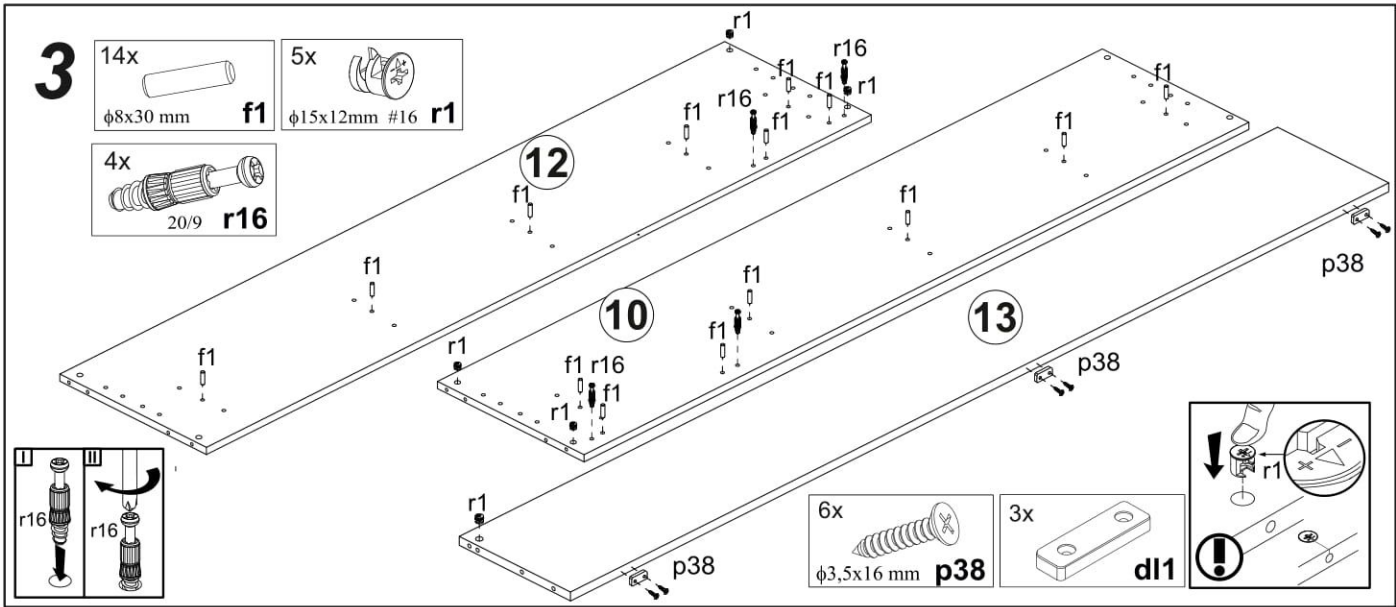

Bed Hugo 2186x2000x520 mm

ASSEMBLY INSTRUCTION

Dimensions
Height: 2186 mm
Width: 2000 mm
Depth: 520 mm

NOTE!

For all questions and complaints about this product, please contact the place of purchase of this product.

60-120 min

1x  z1	 s3	 s2	15x  dl1	8x  φ10x13mm v1	1x  n22	4x  r26
33x  φ8x30 mm f1	1x  56 mm r10	11x  φ8x60 mm f6	46  φ7x50 mm e32	37x  φ15x12mm #16 r1	35x  20/9 r16	8x  φ6x12 mm e4
4x  n20	3x  n21	24x  φ6x13 mm e3	4x  r2	46x  φ3,5x16 mm p38	20x  φ3,5x30 mm p41	