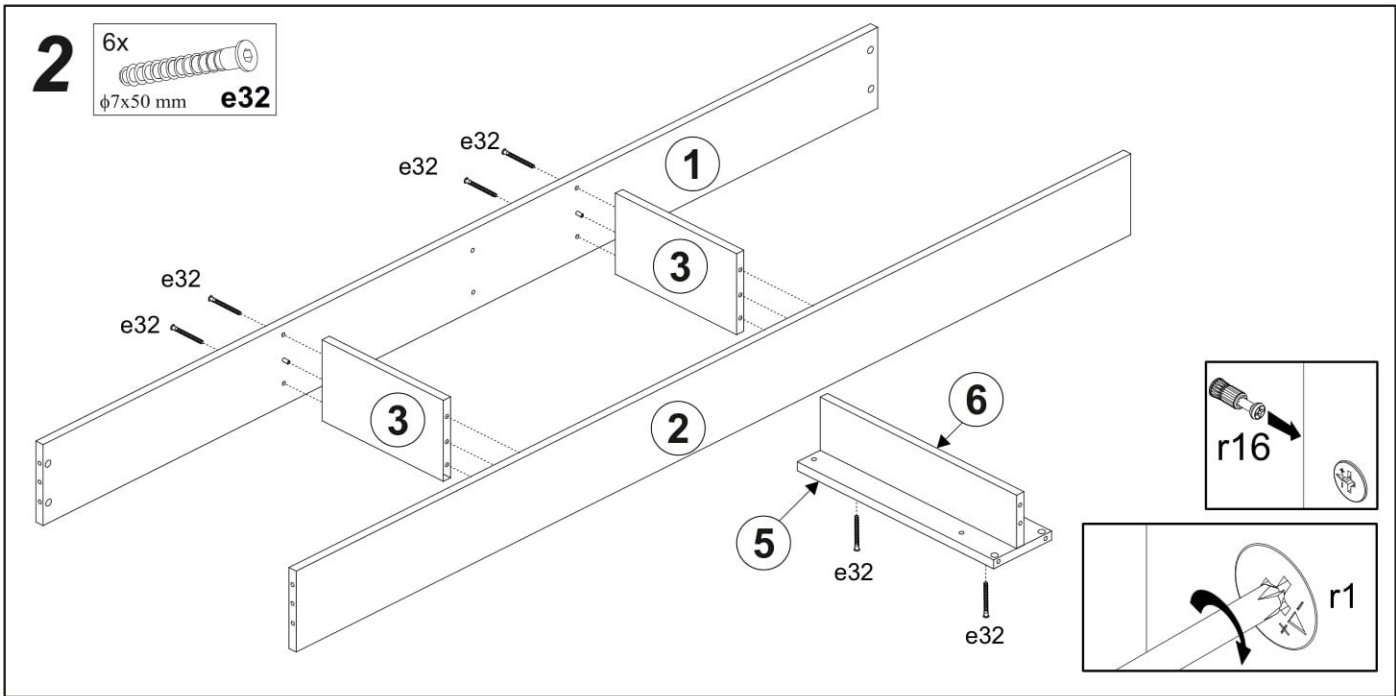

Bed Hugo 2186x2000x520 mm

ASSEMBLY INSTRUCTION

Dimensions
Height: 2186 mm
Width: 2000 mm
Depth: 520 mm

NOTE!

For all questions and complaints about this product, please contact the place of purchase of this product.

60-120 min

1x  z1	 s3	 s2	15x  dl1	8x  φ10x13mm v1	1x  n22	4x  r26
33x  φ8x30 mm f1	1x  56 mm r10	11x  φ8x60 mm f6	46  φ7x50 mm e32	37x  φ15x12mm #16 r1	35x  20/9 r16	8x  φ6x12 mm e4
4x  n20	3x  n21	24x  φ6x13 mm e3	4x  r2	46x  φ3,5x16 mm p38	20x  φ3,5x30 mm p41	