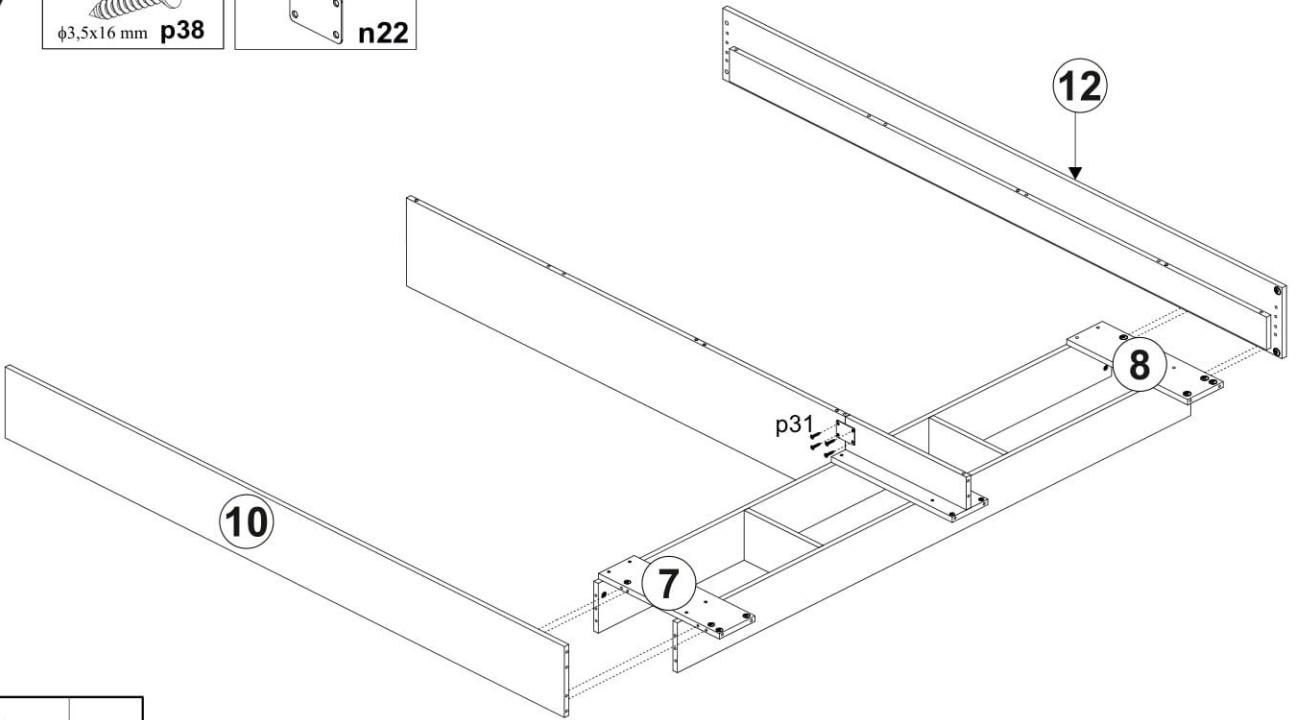

7

4x
φ3,5x16 mm p38

1x
n22