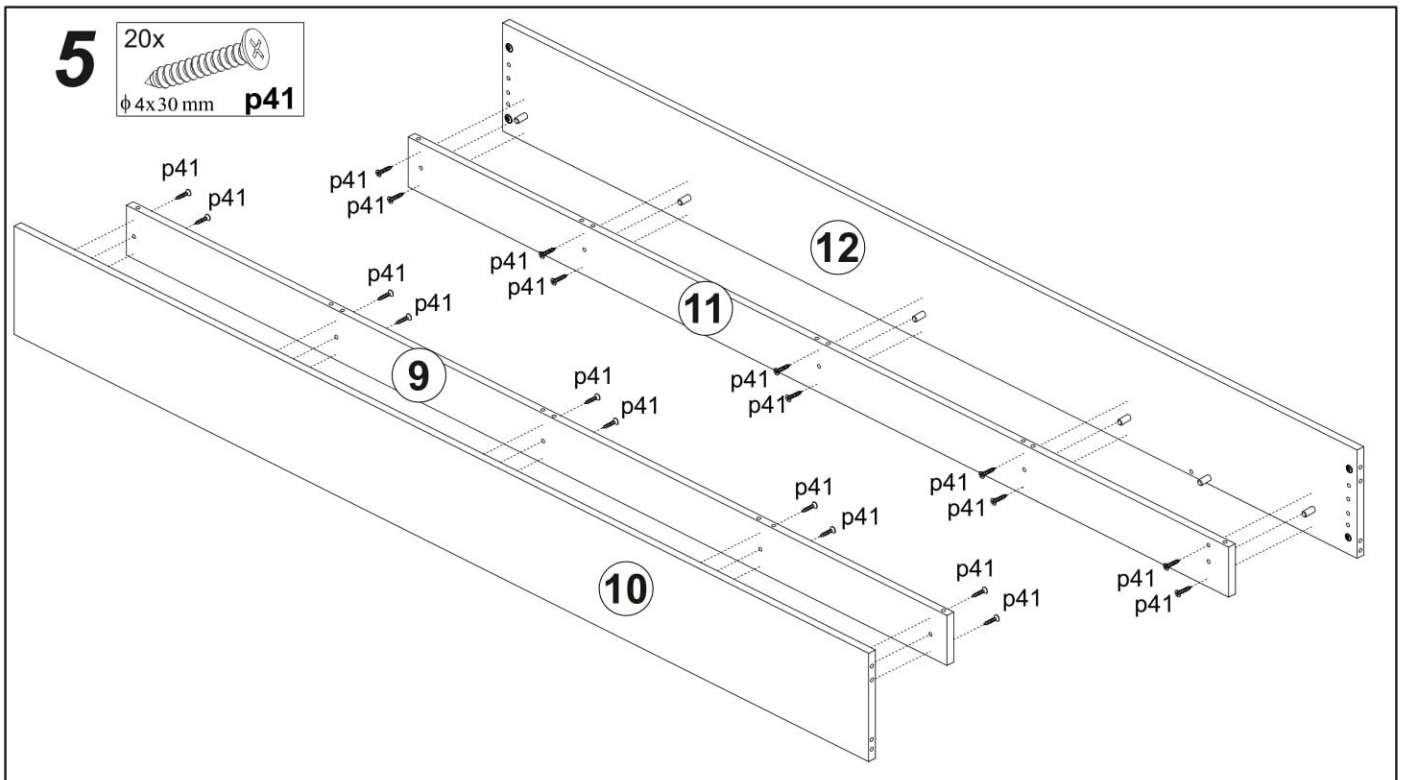

Bed Hugo 2186x2000x520 mm

ASSEMBLY INSTRUCTION

Dimensions
Height: 2186 mm
Width: 2000 mm
Depth: 520 mm

NOTE!

For all questions and complaints about this product, please contact the place of purchase of this product.

60-120 min

1x  z1	 s3	 s2	15x  dl1	8x  φ10x13mm v1	1x  n22	4x  r26
33x  φ8x30 mm f1	1x  56 mm r10	11x  φ8x60 mm f6	46  φ7x50 mm e32	37x  φ15x12mm #16 r1	35x  20/9 r16	8x  φ6x12 mm e4
4x  n20	3x  n21	24x  φ6x13 mm e3	4x  r2	46x  φ3,5x16 mm p38	20x  φ3,5x30 mm p41	