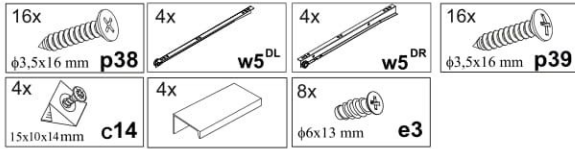

9

Place washers over the screws to hold the handles securely. **ENG**
Washers can be found in the hardware kit.

5

10