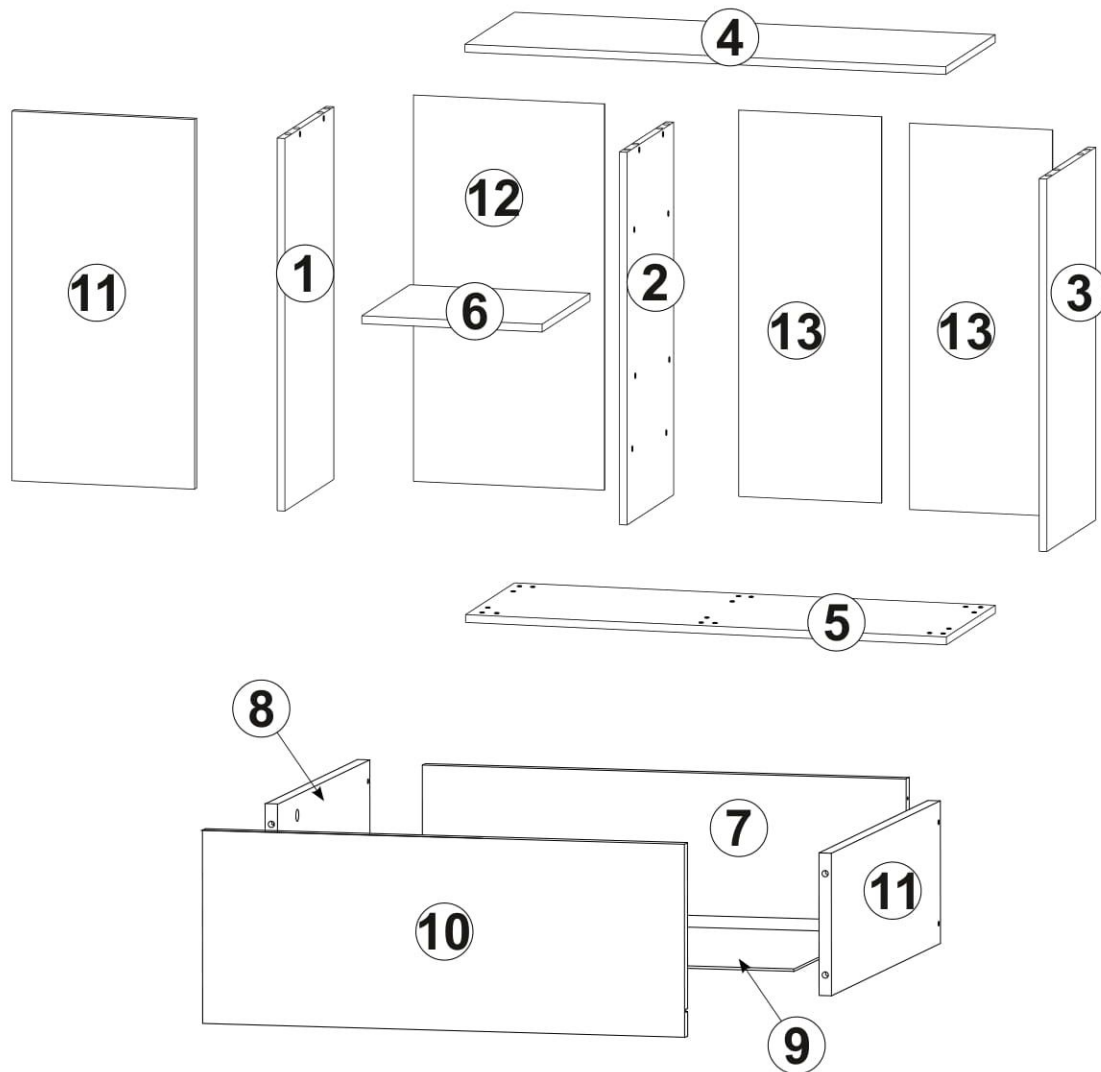

4x w5^{CL}	4x w5^{CR}	4x w5^{DL}	4x w5^{DR}	22x φ16 s2	2x pt1	1x z1
3x c14	5x e32	22x φ15x12mm #16 r1	22x 20/9 r16	30x φ6,4x13 mm e3	 l1	4x φ5x17 mm d1
4x 15x10x14mm c14	22x φ7x50 mm e32	12x φ8x30 mm f1	35 φ3,5x16 mm p38	1x p39	16x φ3,5x16 mm p39