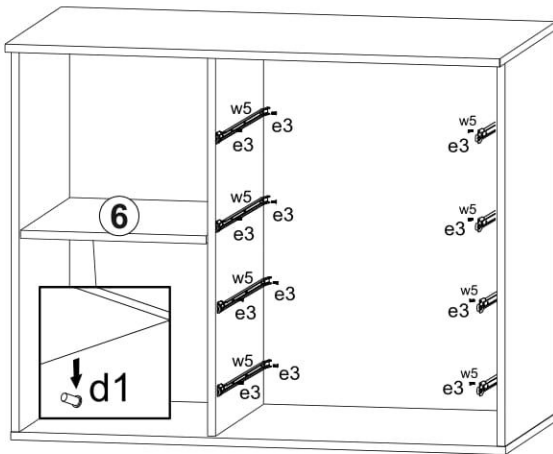

9

Place washers over the screws to hold the handles securely. **ENG**
Washers can be found in the hardware kit.

5

10