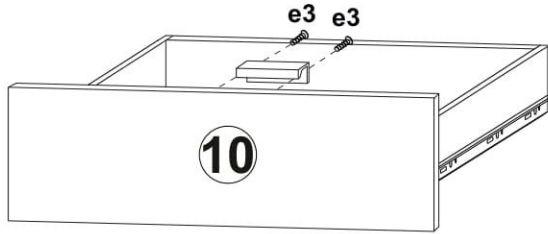

Place washers over the screws to hold the handles securely. **ENG**
Washers can be found in the hardware kit.