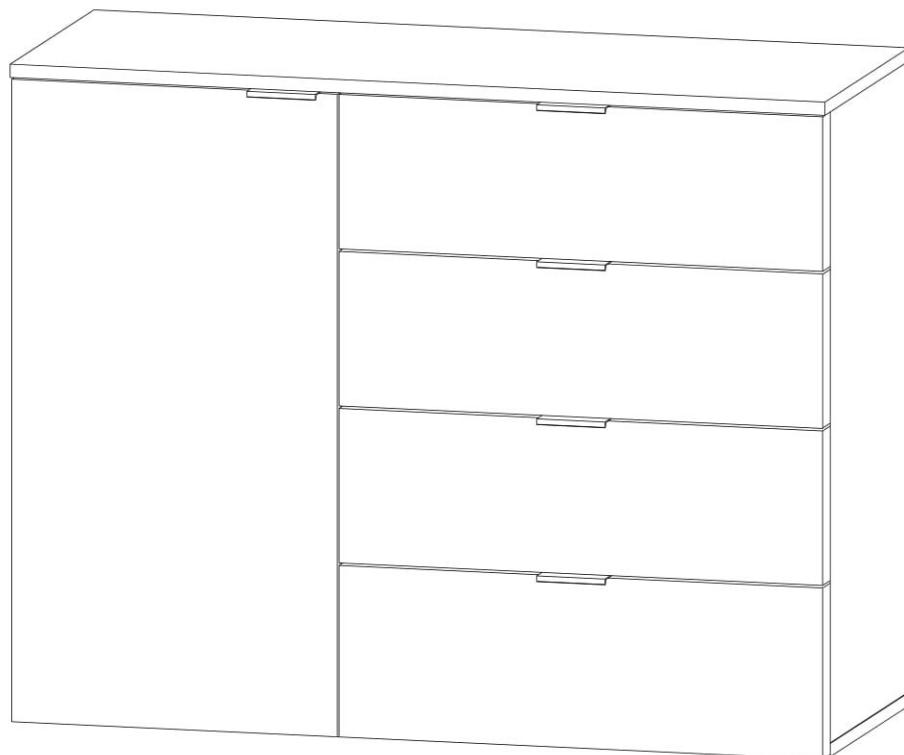

Hugo 800x1000x380 mm

ASSEMBLY INSTRUCTION

The dowel and the wall mounting angle are not included. Purchase separately.

NOTE!

For all questions and complaints about this product, please contact the place of purchase of this product.