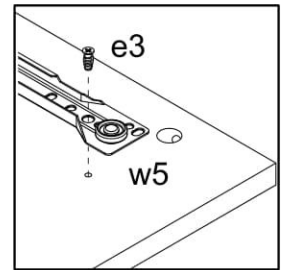

9

Place washers over the screws to hold the handles securely. **ENG**
Washers can be found in the hardware kit.

5

10