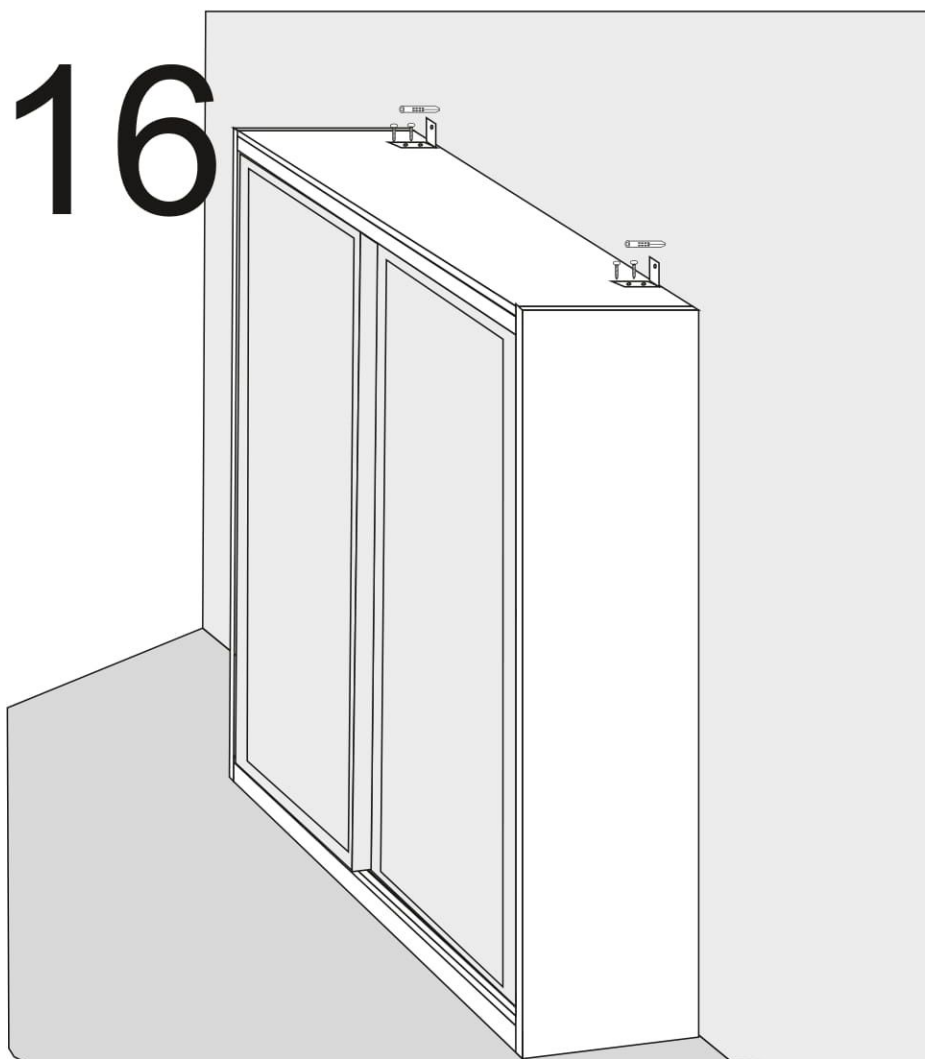

16

ENG
The dowel and the wall mounting angle are not included.
Purchase separately.

UA
Дюбель та куток кріплення до стіни в комплект не входять.
Необхідно придбати окремо.