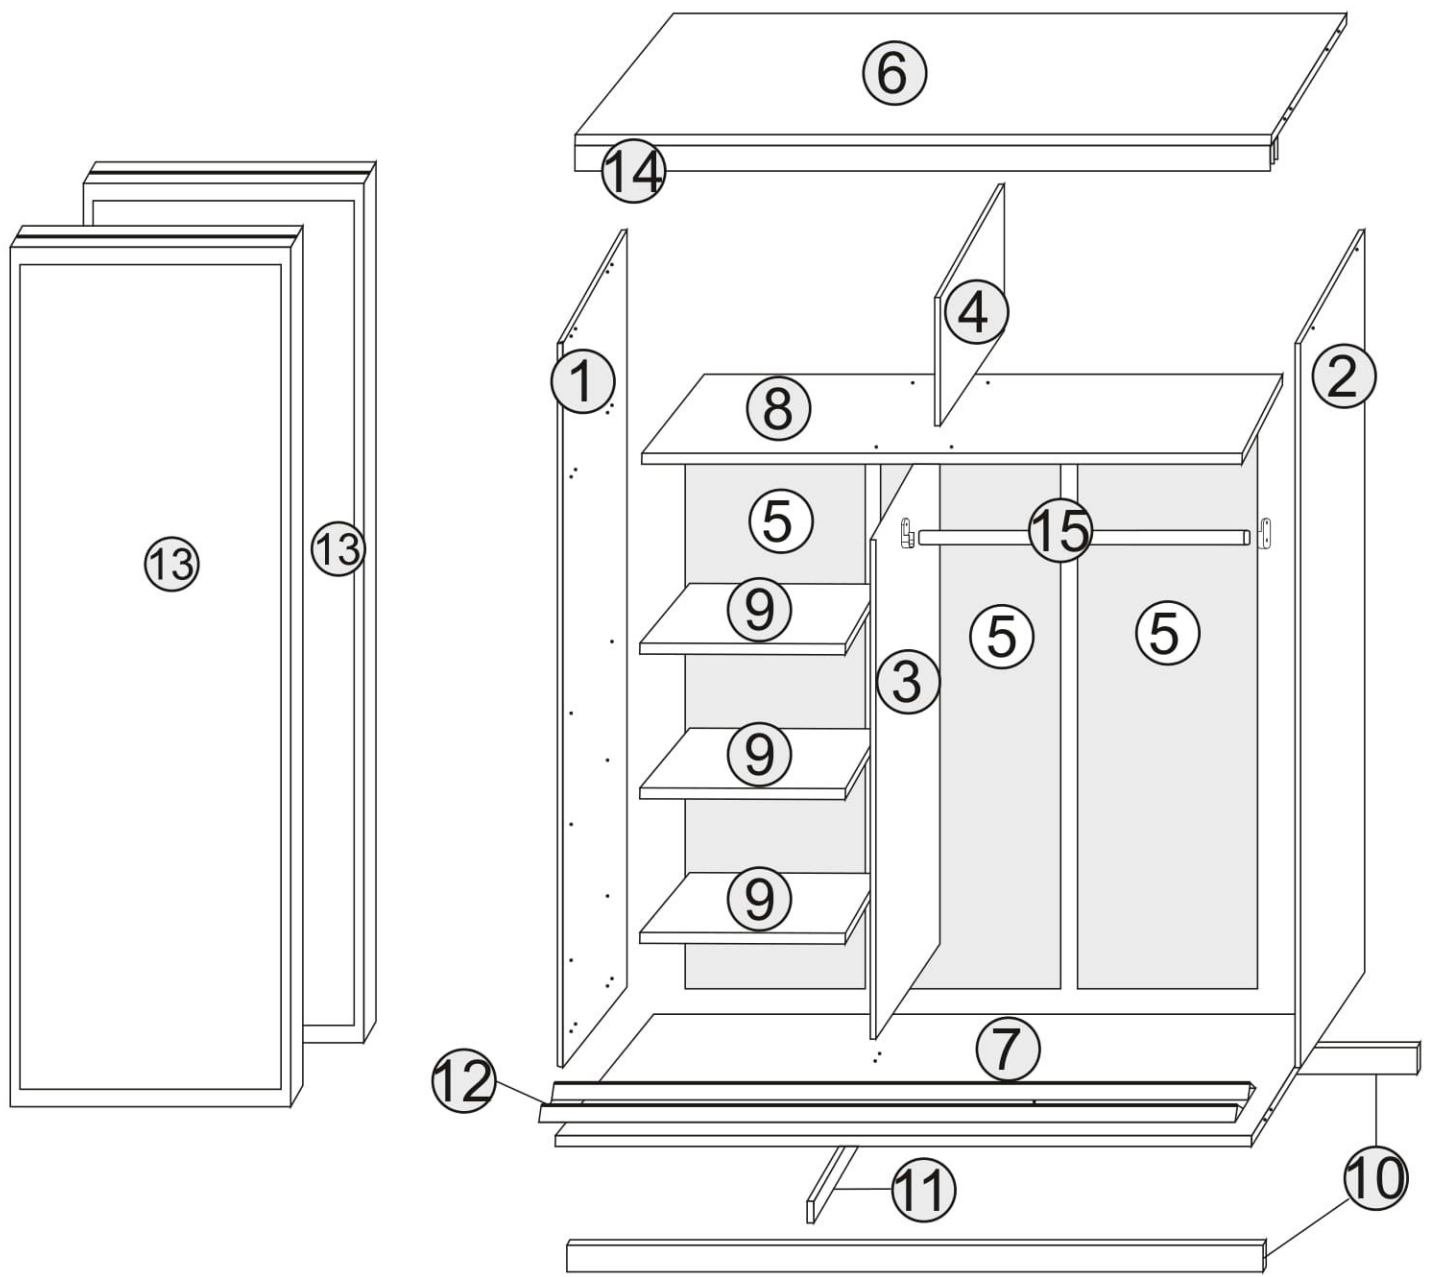

2x 	3x 	52x φ3,5x16 mm p38	20x φ5x50 mm e32	20x φ8x30 mm f1	1x z1
12x r11	6x k1	 l1	16x φ16 s2	10x c1	2x