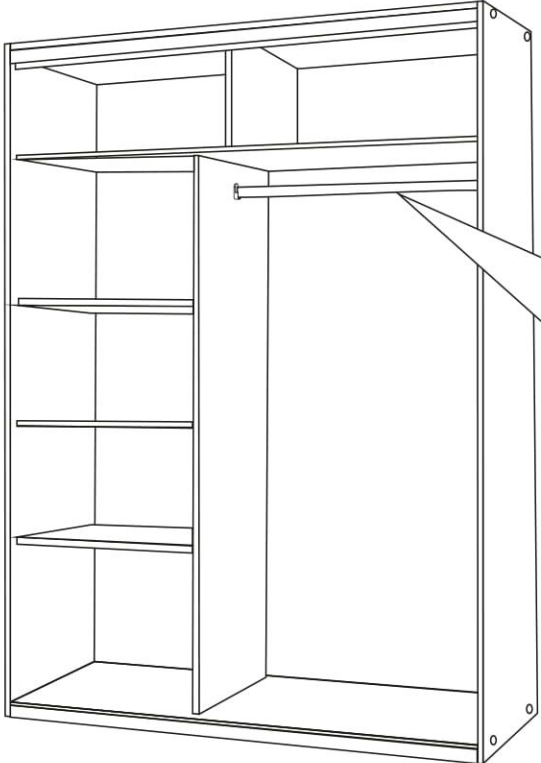

10

4x $\phi 3,5 \times 16$ mm p38
2x